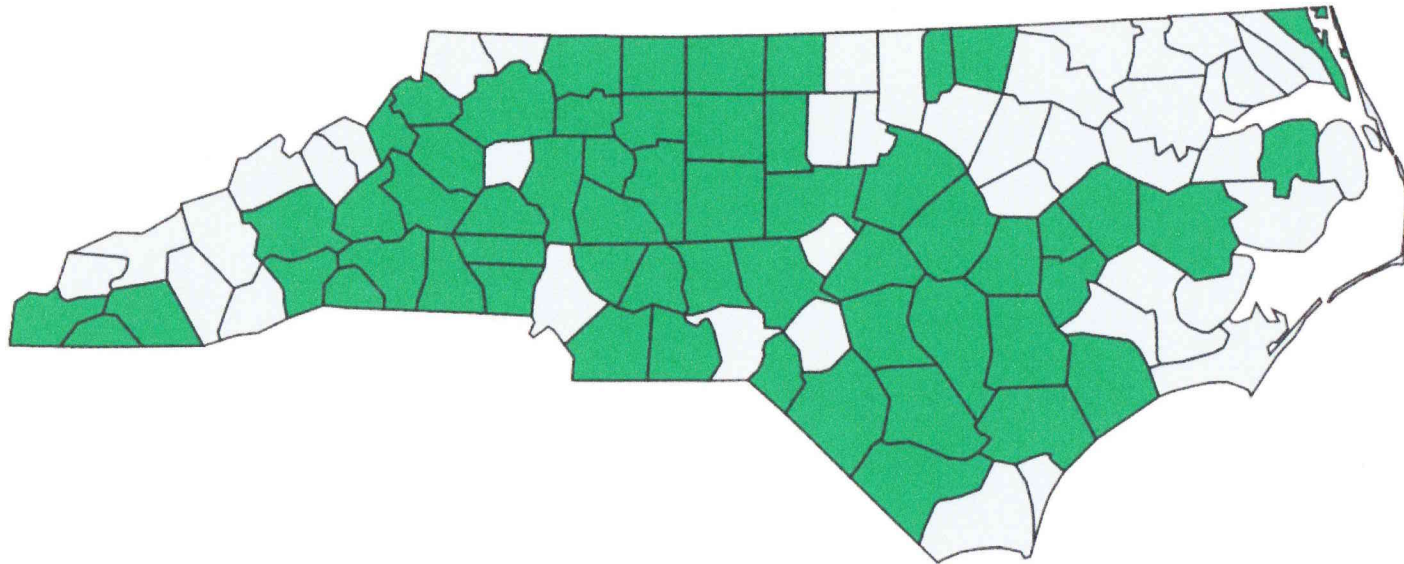

2019 NC Grape Census
North Carolina Counties Represented with Vineyards

North Carolina Counties

1	Alamance	Yes	26	Cumberland	Yes	51	Johnston	Yes	76	Randolph	Yes
2	Alexander		27	Currituck	Yes	52	Jones		77	Richmond	
3	Alleghany		28	Dare		53	Lee		78	Robeson	Yes
4	Anson	Yes	29	Davidson	Yes	54	Lenoir	Yes	79	Rockingham	Yes
5	Ashe	Yes	30	Davie	Yes	55	Lincoln	Yes	80	Rowan	Yes
6	Avery	Yes	31	Duplin	Yes	56	McDowell	Yes	81	Rutherford	Yes
7	Beaufort	Yes	32	Durham		57	Macon	Yes	82	Sampson	Yes
8	Bertie		33	Edgecombe		58	Madison		83	Scotland	Yes
9	Bladen	Yes	34	Forsyth	Yes	59	Martin		84	Stanly	Yes
10	Brunswick		35	Franklin	Yes	60	Mecklenburg		85	Stokes	Yes
11	Buncombe	Yes	36	Gaston	Yes	61	Mitchell		86	Surry	Yes
12	Burke	Yes	37	Gates		62	Montgomery	Yes	87	Swain	
13	Cabarrus	Yes	38	Graham		63	Moore	Yes	88	Transylvania	
14	Caldwell	Yes	39	Granville	Yes	64	Nash		89	Tyrrell	Yes
15	Camden		40	Greene		65	New Hanover		90	Union	Yes
16	Carteret		41	Guilford	Yes	66	Northampton		91	Vance	Yes
17	Caswell		42	Halifax		67	Onslow	Yes	92	Wake	Yes
18	Catawba	Yes	43	Harnett	Yes	68	Orange		93	Warren	Yes
19	Chatham	Yes	44	Haywood		69	Pamlico		94	Washington	
20	Cherokee	Yes	45	Henderson	Yes	70	Pasquotank	Yes	95	Watauga	Yes
21	Chowan		46	Hertford		71	Pender	Yes	96	Wayne	Yes
22	Clay	Yes	47	Hoke		72	Perquimans		97	Wilkes	Yes
23	Cleveland	Yes	48	Hyde		73	Person	Yes	98	Wilson	
24	Columbus	Yes	49	Iredell	Yes	74	Pitt	Yes	99	Yadkin	Yes
25	Craven		50	Jackson		75	Polk	Yes	100	Yancey	